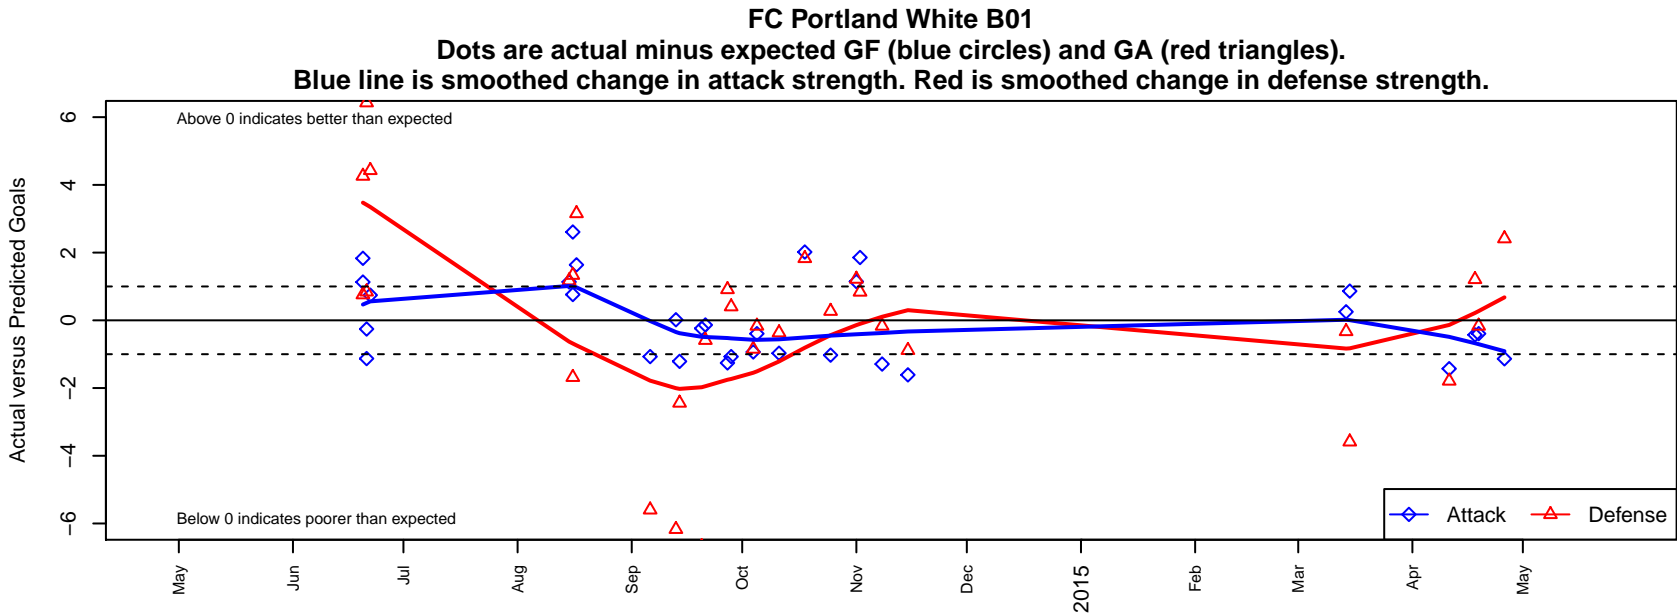

FC Portland White B01

FC Portland
 Portland, OR
 B01 total strength=767
 attack=1.14 defense=0.7
 fall league = OPL 1st Div U13
 spr league = Spr OPL Santiam Div U13

alt names used:
 FC Portland Academy 2001 Boys White
 FCP 01B White
 FC Portland Academy 2001 Boys White
 FC Portland Academy 2001 Boys White
 FC Portland Academy 2001 Boys White

**attack and defense variance (black dot)
relative to other teams
and top 10 in region**

**attack and defense rating
relative to others at age
and all opponents in last 13 months**

Performance relative to 13 month average